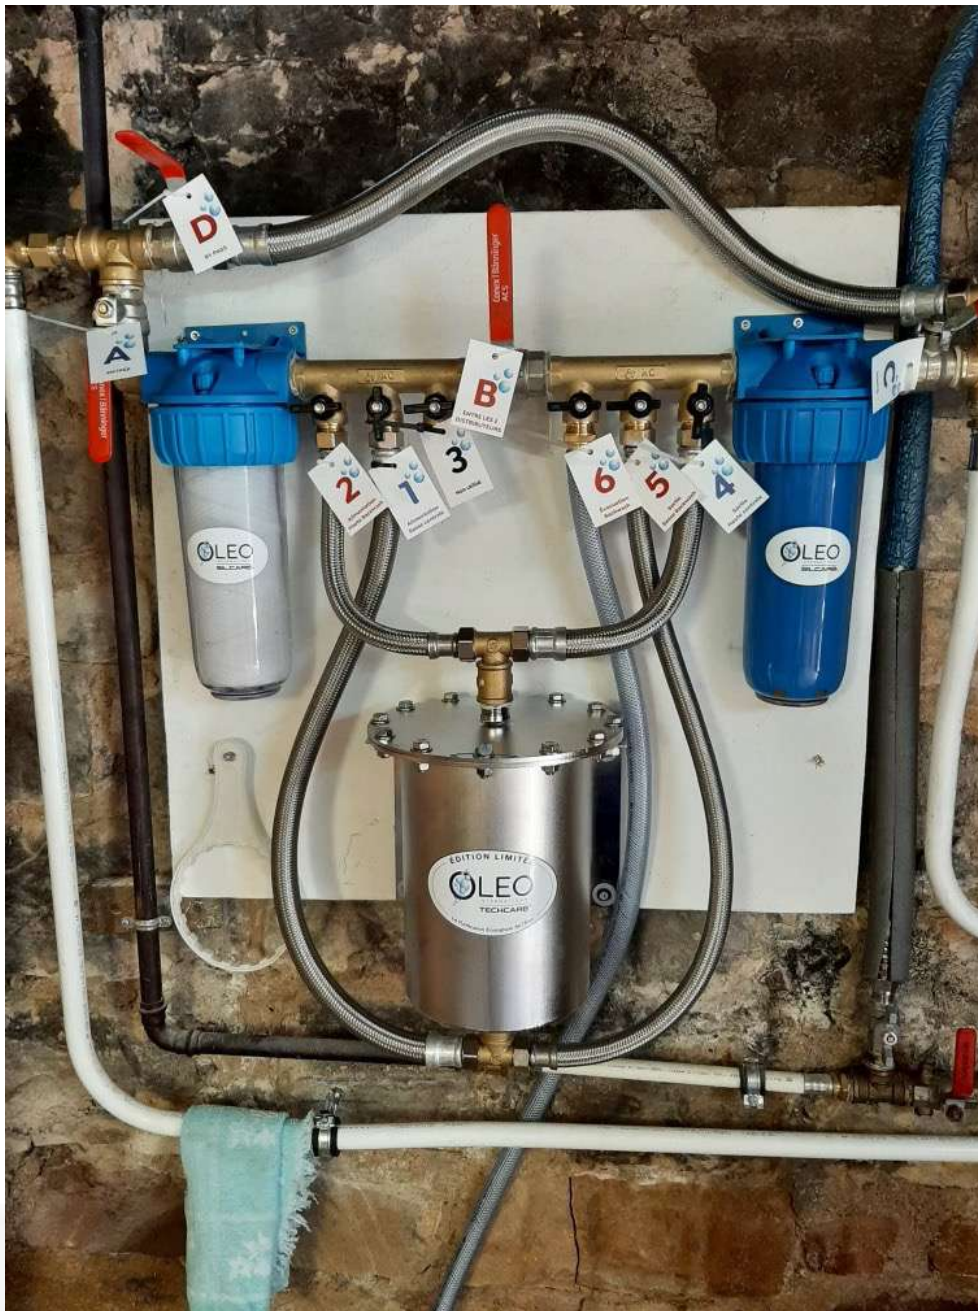

INSTALLATION KIT OLEO TECHCARB OLEO400

**INSTALLATION KIT OLEO
"WATER FROM THE NETWORK"
OLEO800**

Oleo

**INSTALLATION KIT OLEO
"WATER FROM THE NETWORK"
OLEO600**

Oleó

**INSTALLATION KIT OLEO
"WATER FROM THE NETWORK"
OLEO400**

**INSTALLATION KIT OLEO
"WATER FROM THE NETWORK"
OLEO400**

Oleo

**INSTALLATION KIT OLEO
"WATER FROM THE NETWORK"
OLEO400**

Oleo

**INSTALLATION KIT OLEO
"WATER FROM THE NETWORK"
OLEO200**

Oleó

**INSTALLATION KIT OLEO
"WATER FROM THE NETWORK"
OLEO200**

Oleó

INSTALLATION KIT OLEO
"WATER FROM THE NETWORK"
OLEO200
(In a cupboard under the sink)

Oleó

**INSTALLATION KIT OLEO
"WATER FROM THE NETWORK"
OLEO100**

Oleo

**INSTALLATION KIT OLEO
"WATER FROM THE NETWORK"
OLEO100**

(Under sink)

(In a narrow technical duct)

**OLEO DEMO WINDOW
"WATER FROM THE NETWORK"
OLEO100**

Oleó

**INSTALLATION KIT OLEO
"WASTE WATER"
OLEO400**

Oleó

**INSTALLATION KIT OLEO
"WASTEWATER"
OLEO400**

Oleó