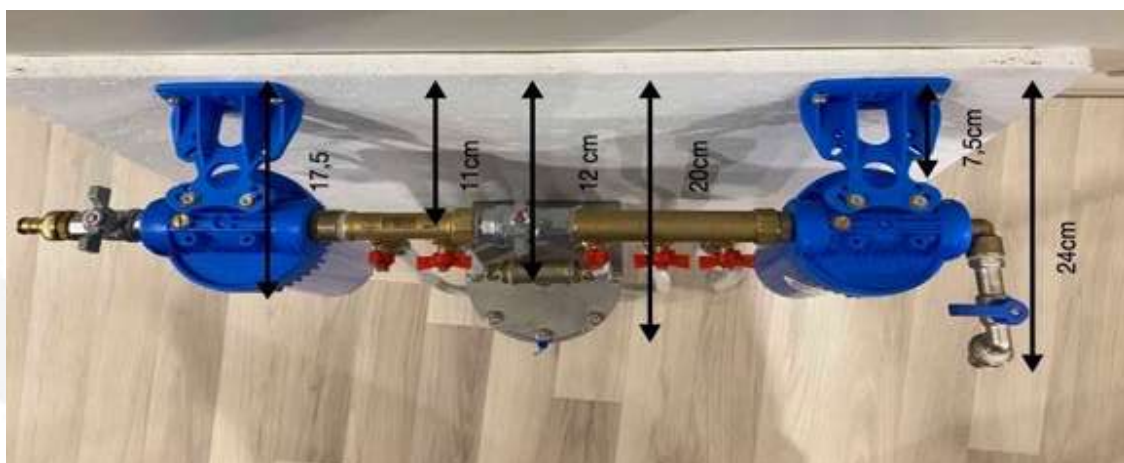

**INSTALLATION KIT OLEO
"WATER FROM THE NETWORK"
OLEO400**

Oleo

**INSTALLATION KIT OLEO
"WATER FROM THE NETWORK"
OLEO400**

Oleo

**INSTALLATION KIT OLEO
"WATER FROM THE NETWORK"
OLEO200**

Oleó

**INSTALLATION KIT OLEO
"WATER FROM THE NETWORK"
OLEO200**

Oleó

INSTALLATION KIT OLEO
"WATER FROM THE NETWORK"
OLEO200
(In a cupboard under the sink)

Oleó

**INSTALLATION KIT OLEO
"WATER FROM THE NETWORK"
OLEO100**

Oleo

**INSTALLATION KIT OLEO
"WATER FROM THE NETWORK"
OLEO100**

(Under sink)

(In a narrow technical duct)

**OLEO DEMO WINDOW
"WATER FROM THE NETWORK"
OLEO100**

Oleó

**INSTALLATION KIT OLEO
"WASTE WATER"
OLEO400**

Oleó

**INSTALLATION KIT OLEO
"WASTEWATER"
OLEO400**

Oleó